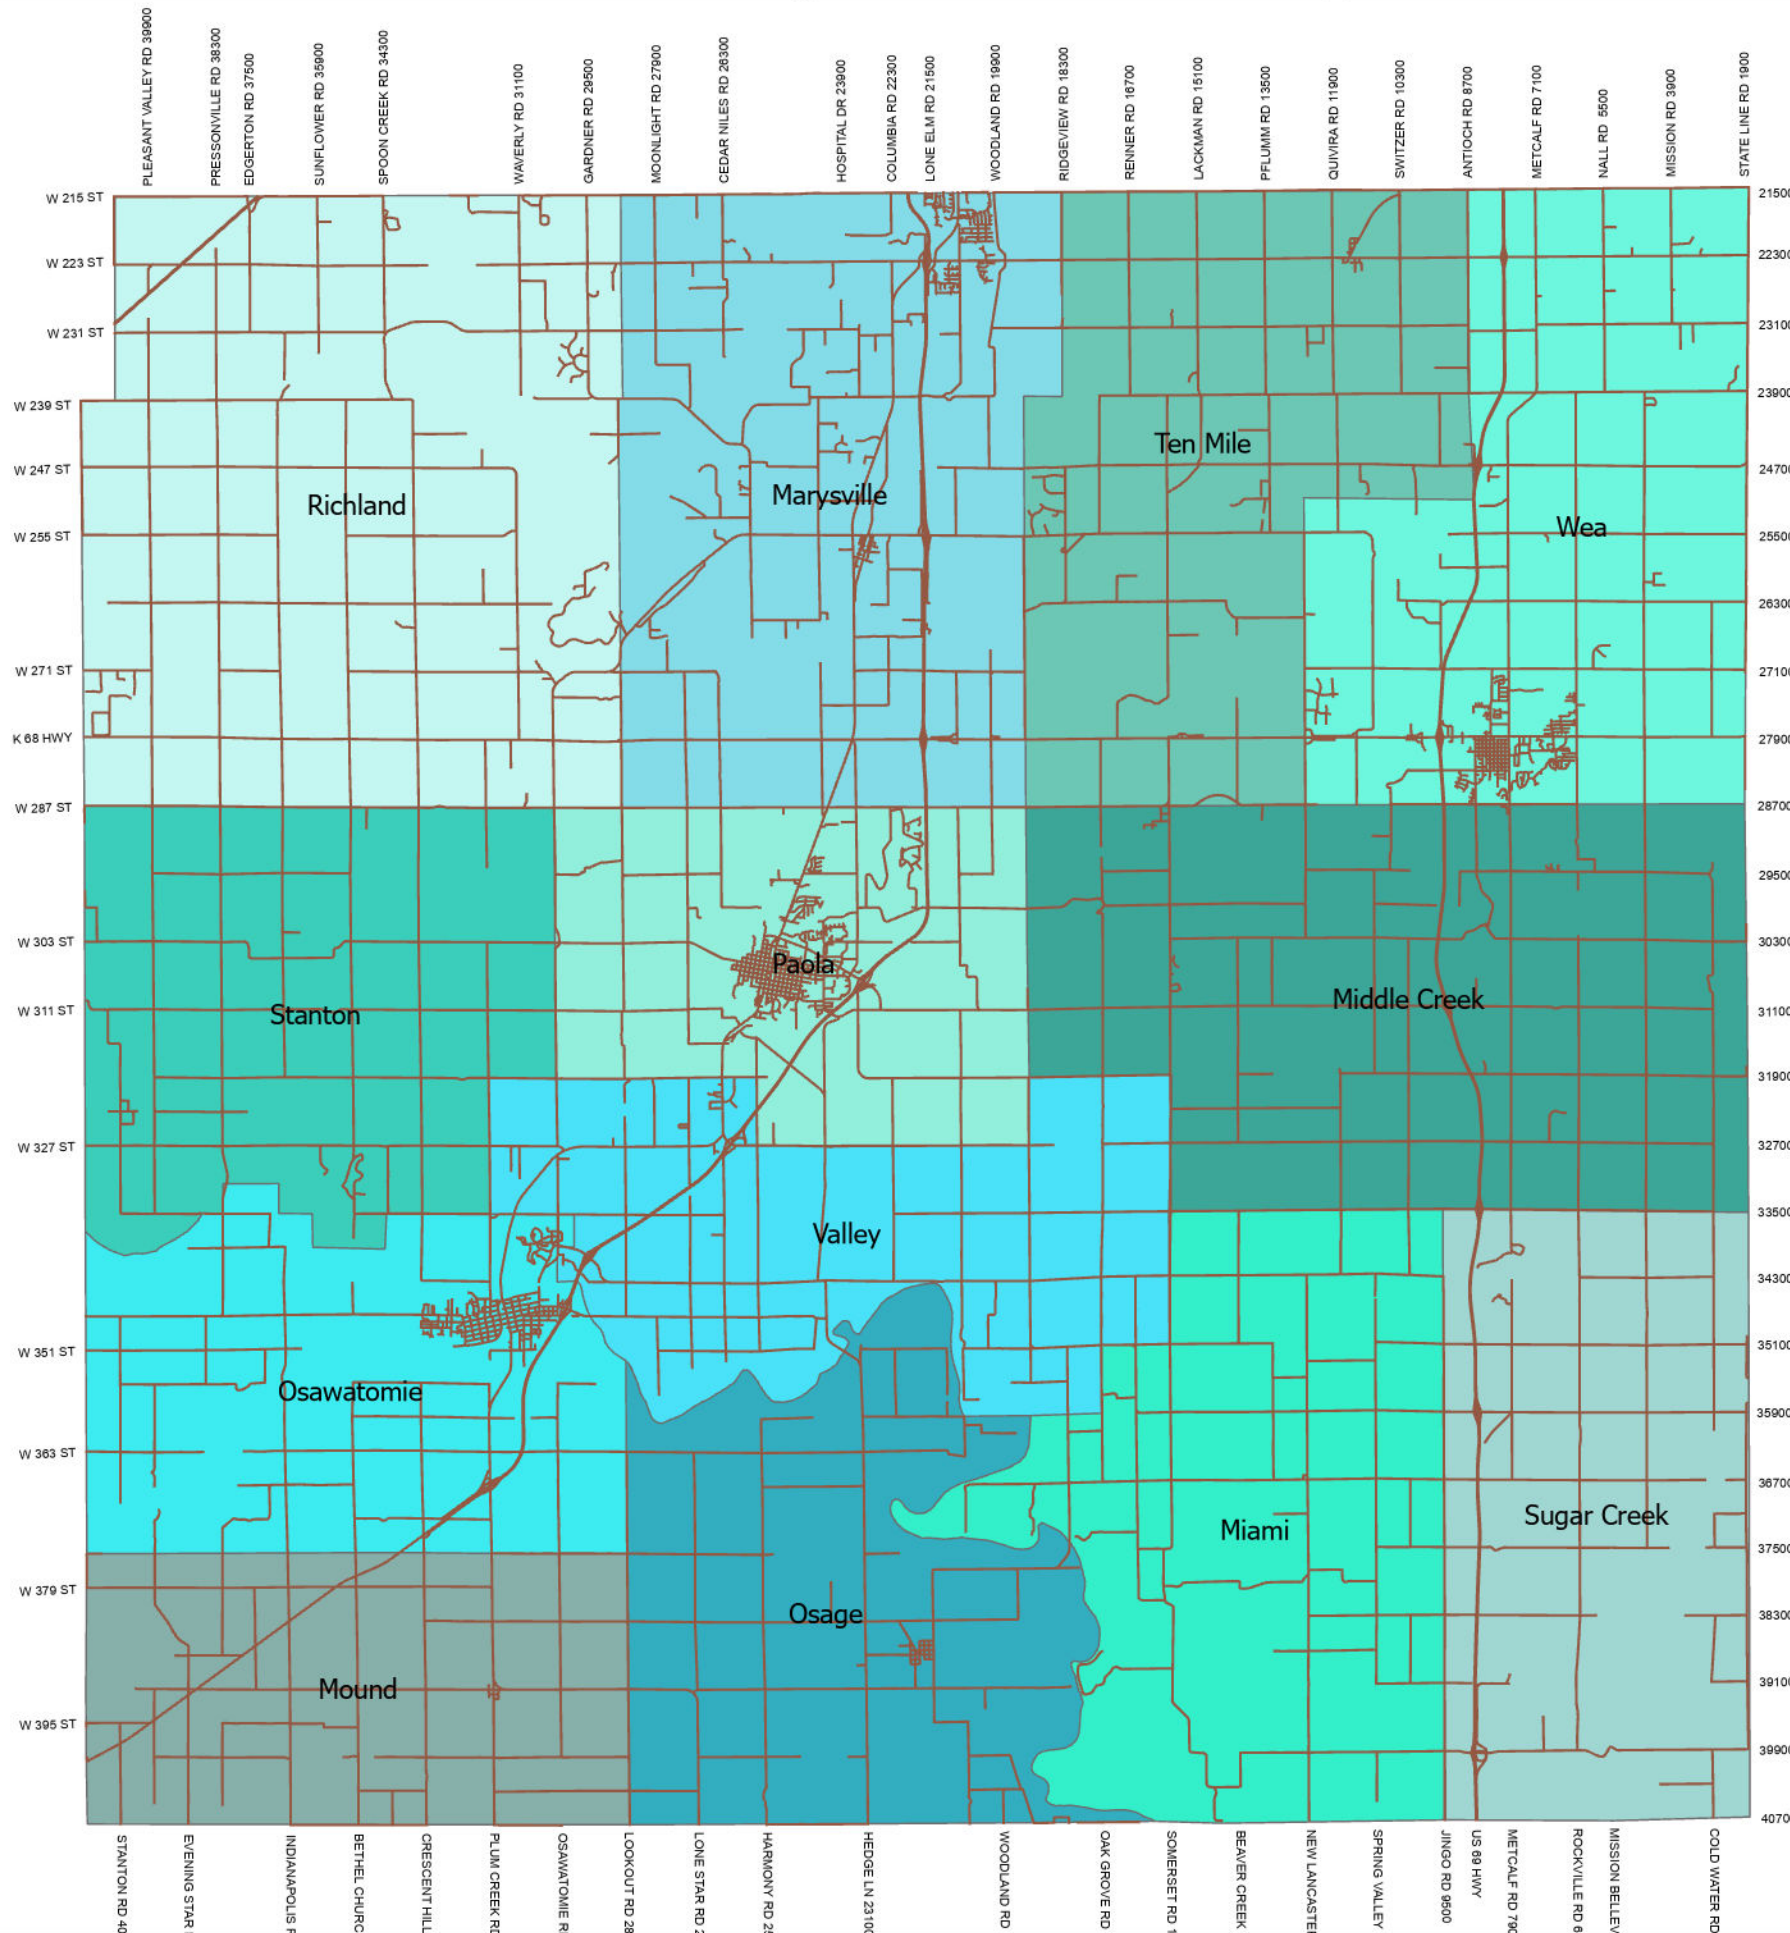

Miami County Political Township Districts

Map Legend

Centerline_LN

NAMES

- Marysville
- Miami
- Middle Creek
- Mound
- Osage
- Osawatomie
- Paola
- Richland
- Stanton
- Sugar Creek
- Ten Mile
- Valley
- Wea

The map provided by Miami County, is for taxing purposes only. It is not intended for conveyances, nor is it a legal survey.

May 2025