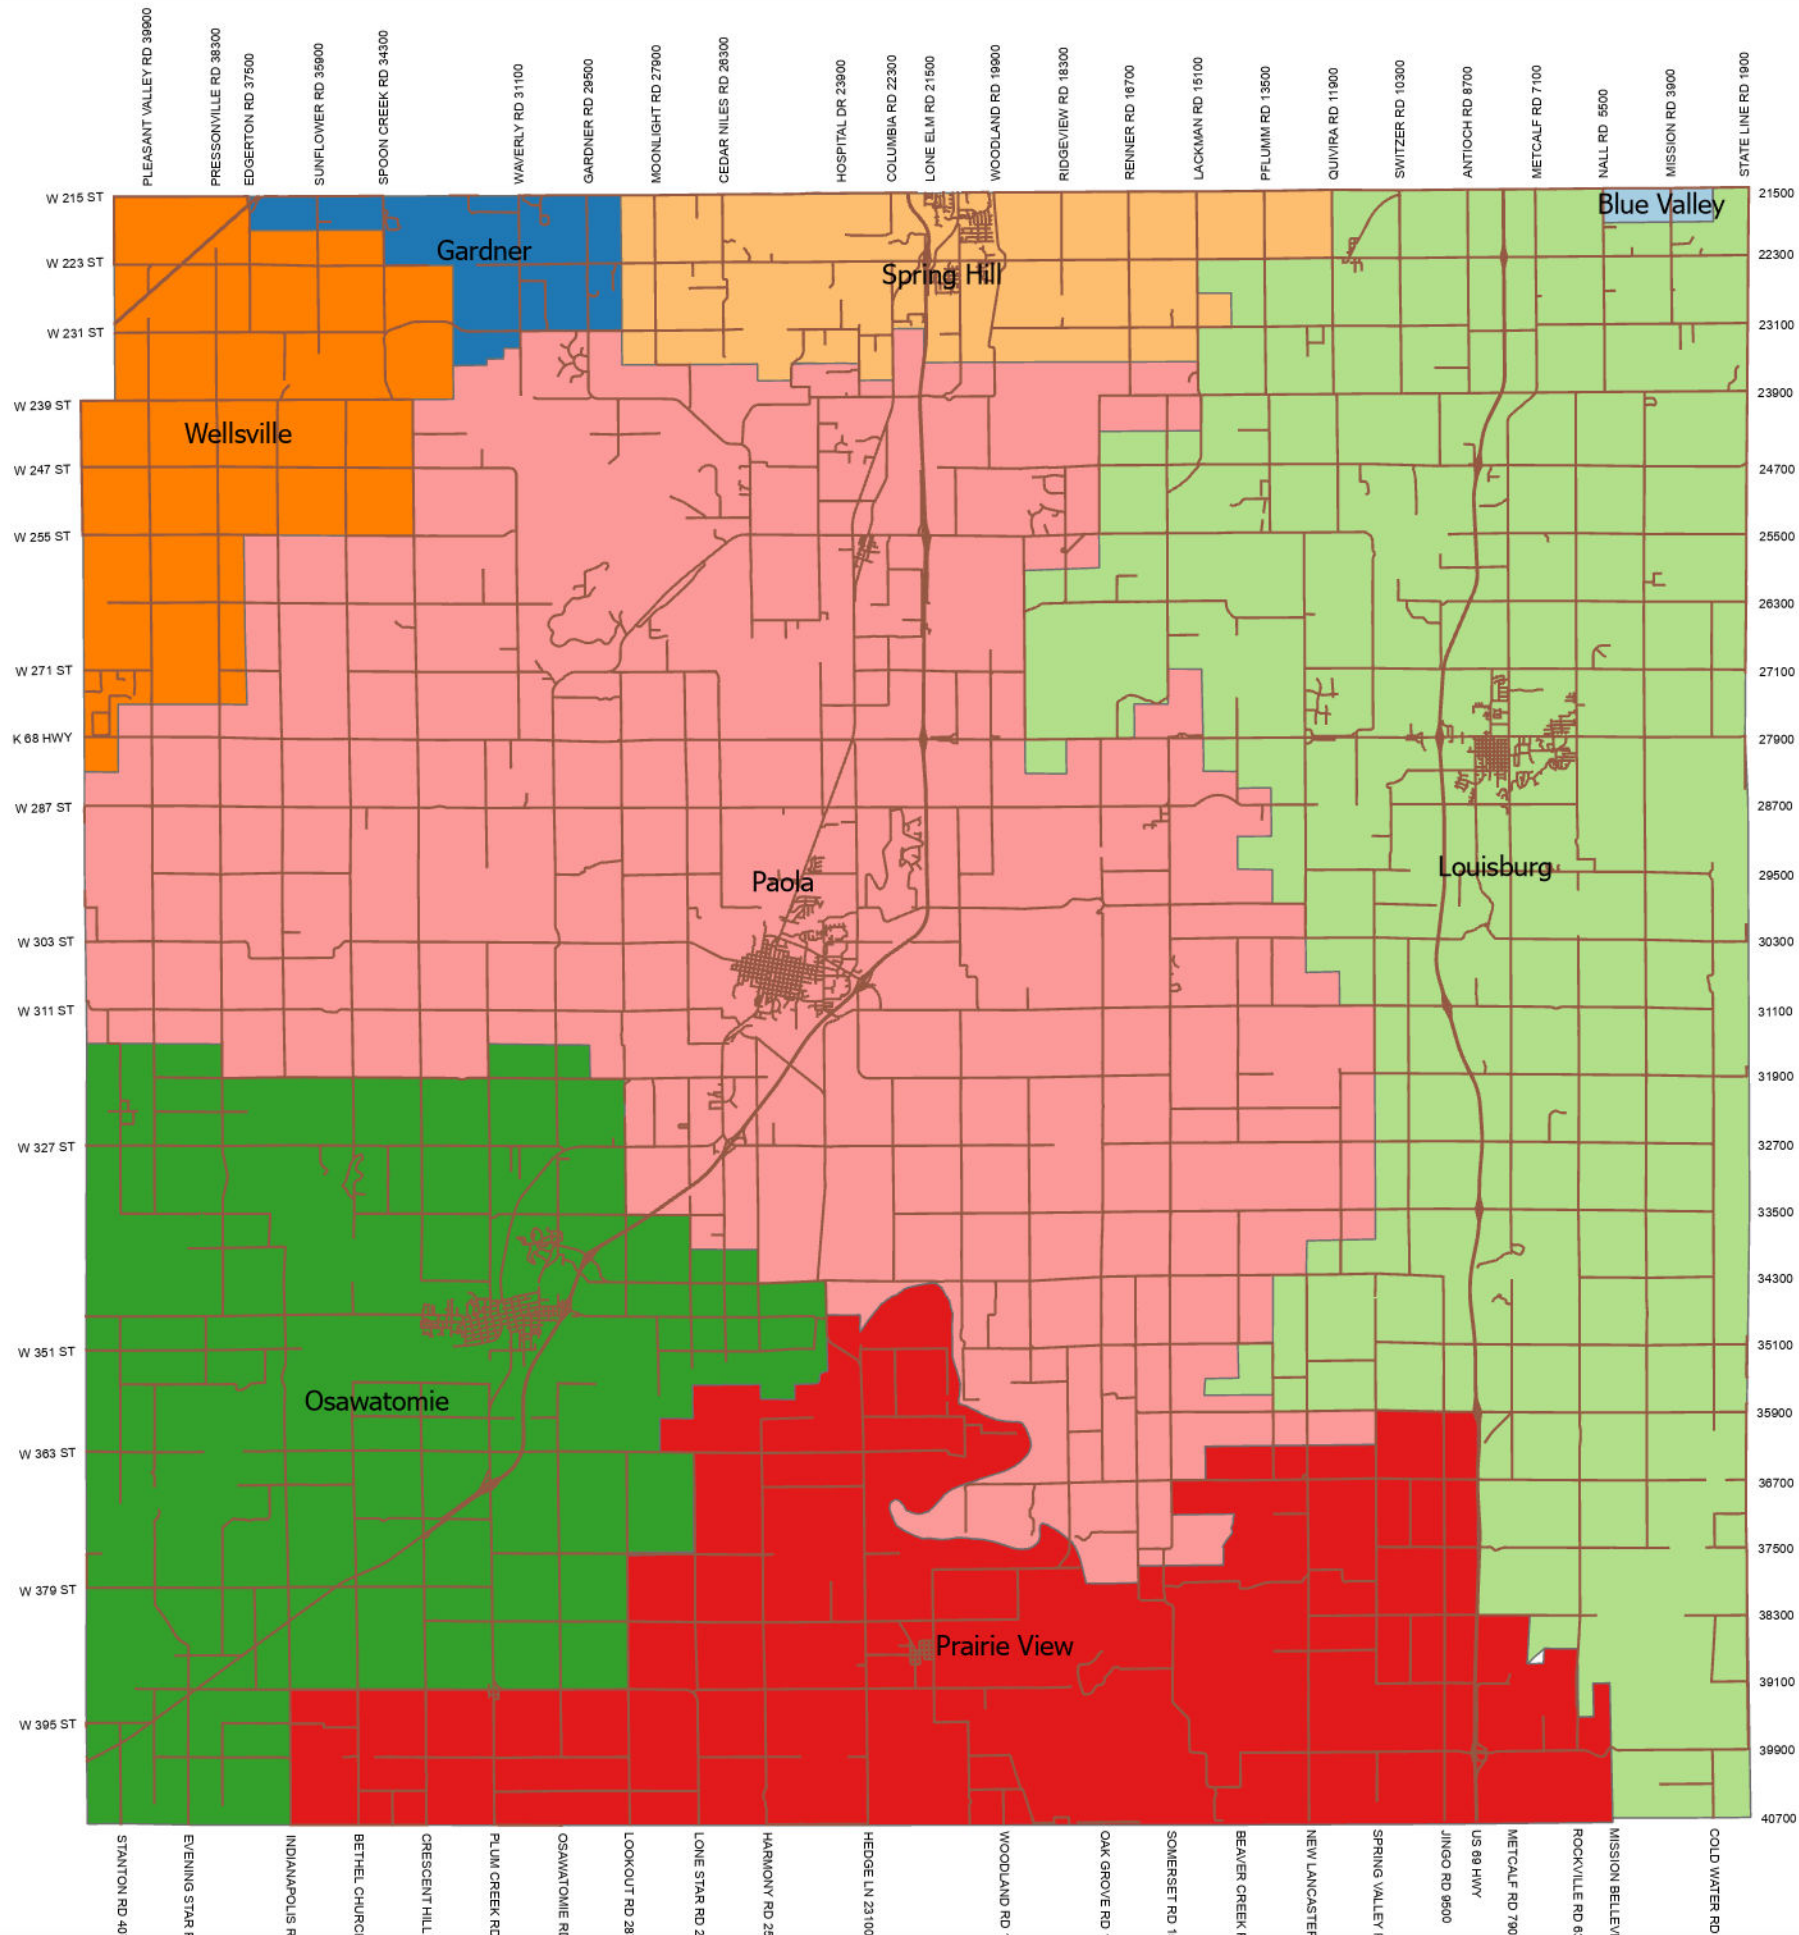

Miami County School District Boundaries

Map Legend

Centerline_LN

School District

- Blue Valley
- Gardner
- Louisburg
- Osawatomie
- Paola
- Prairie View
- Spring Hill
- Wellsville

The map provided by Miami County, is for taxing purposes only. It is not intended for conveyances, nor is it a legal survey.

May 2025