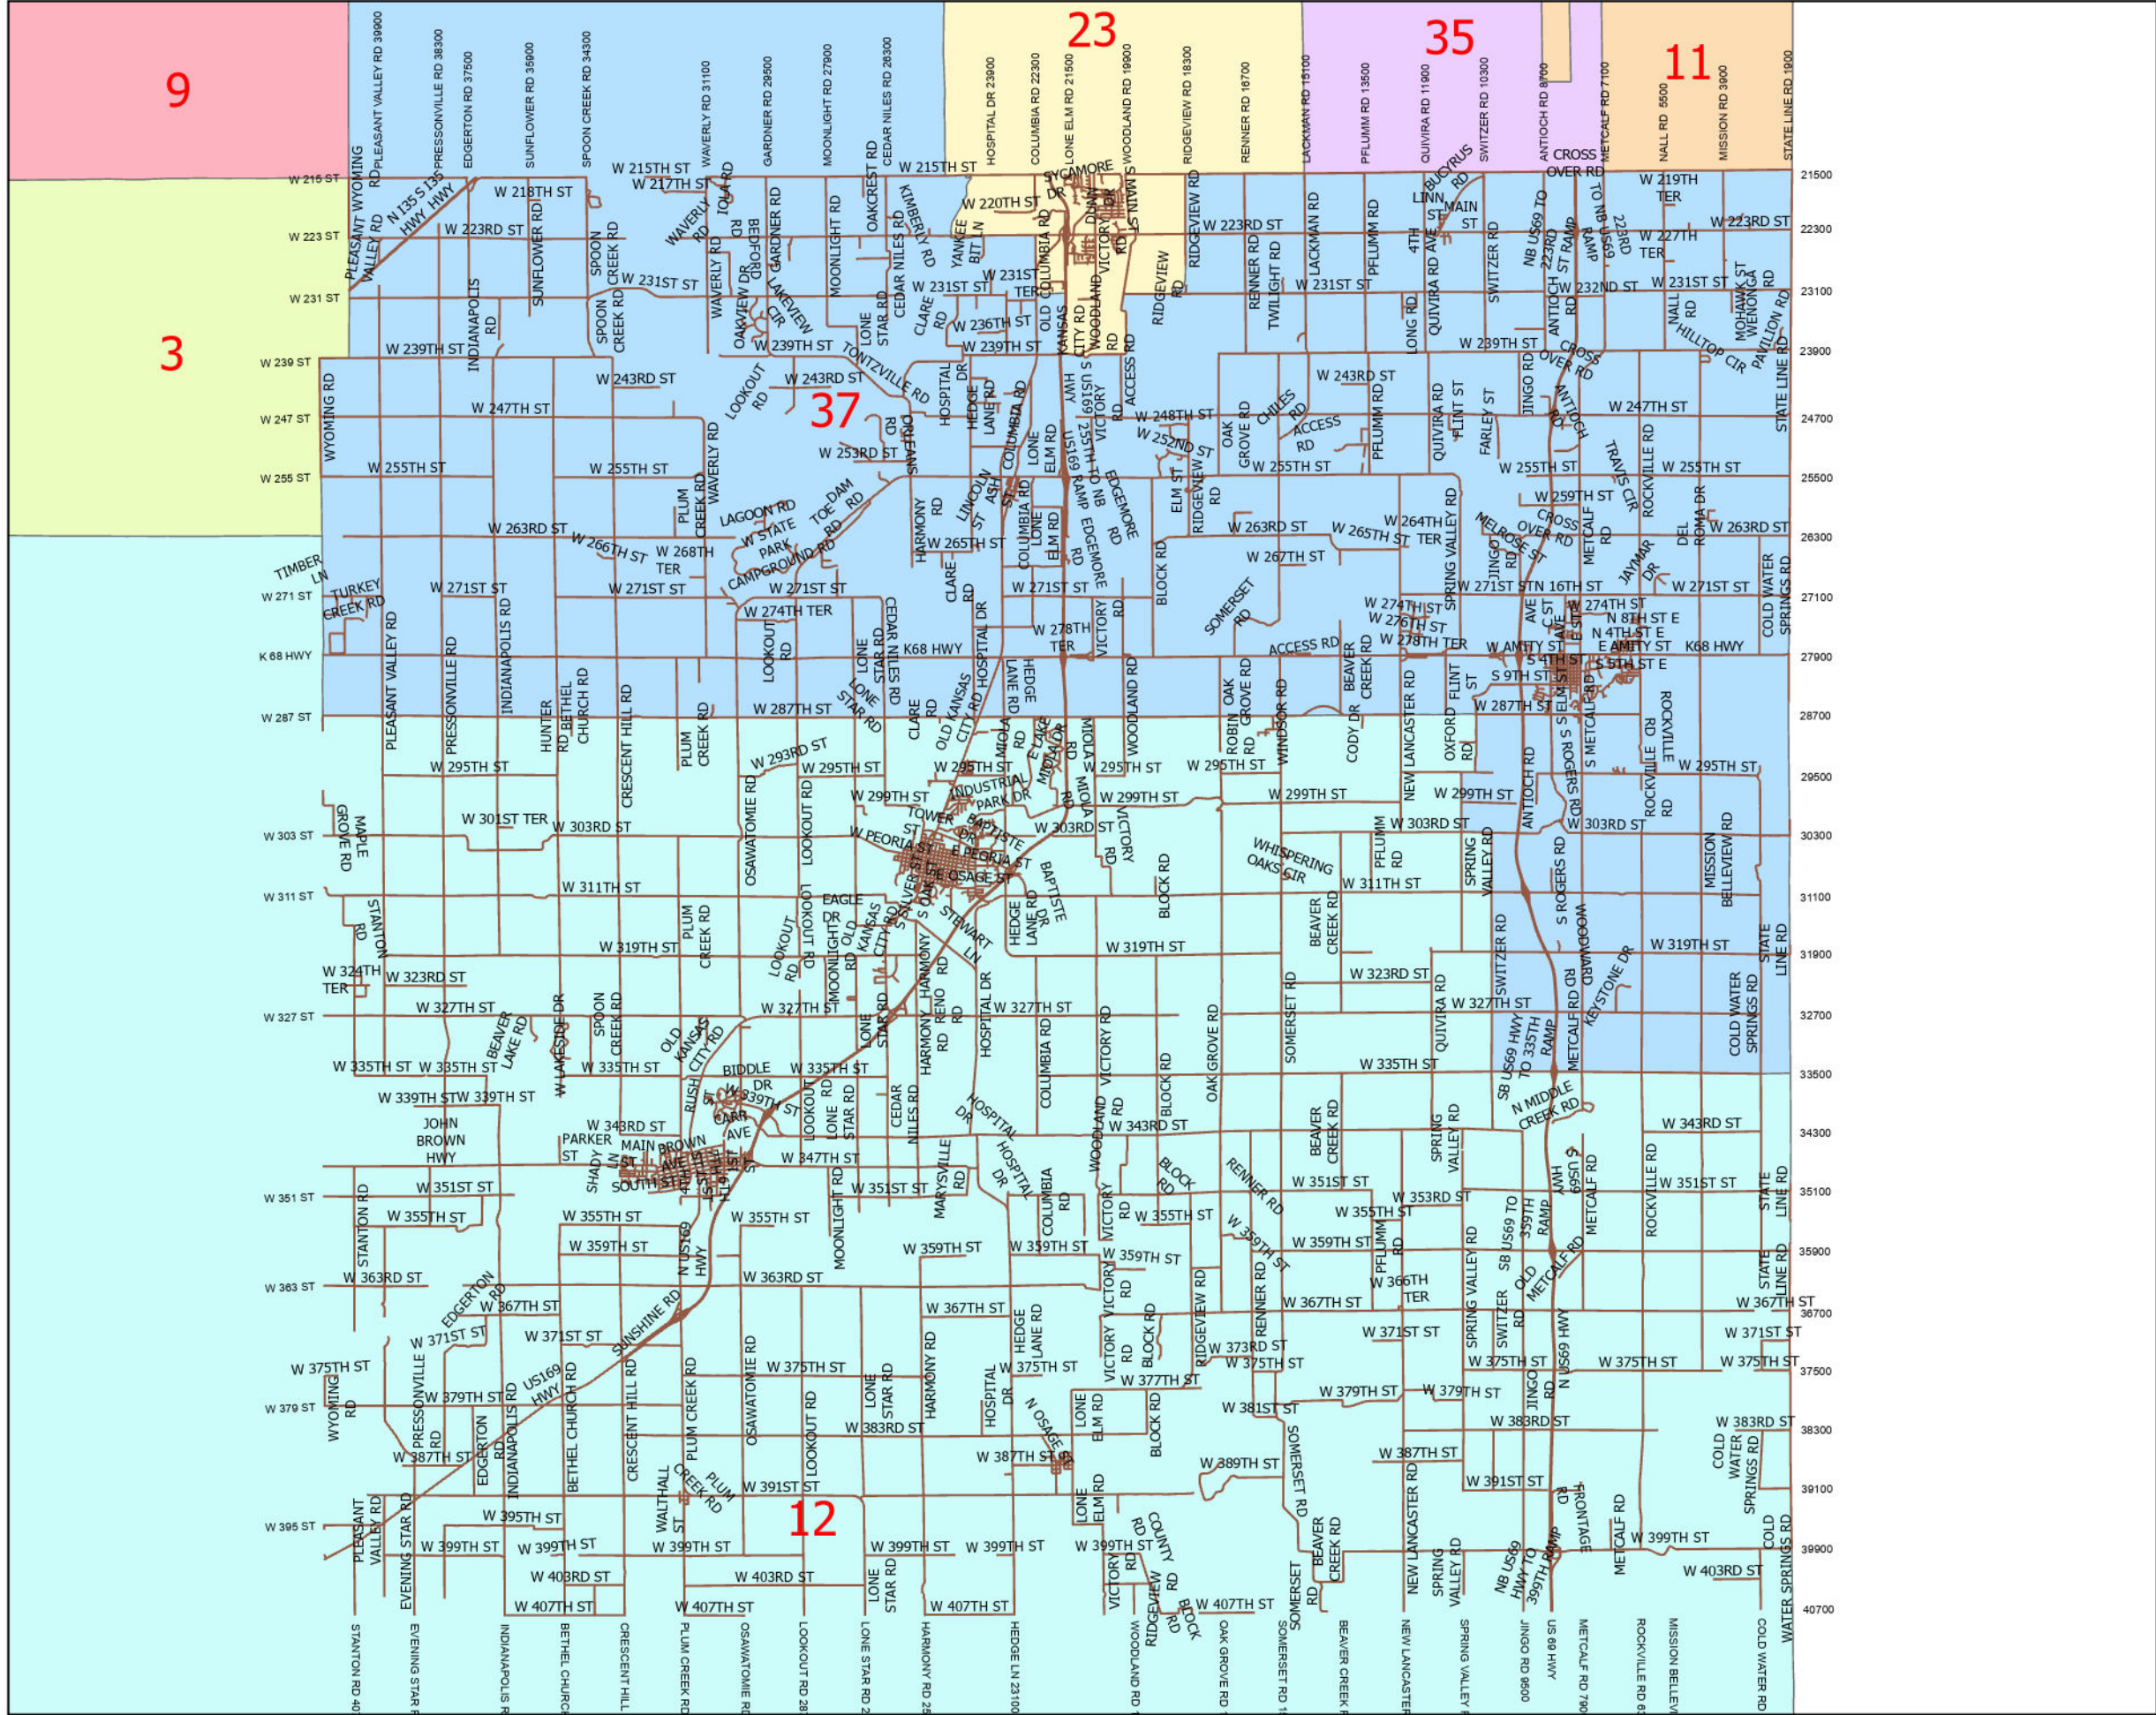

Miami County Senate District Boundaries

Map Legend

— Miami County Roads

SENATE DISTRICT

- 11
- 12
- 23
- 3
- 35
- 37
- 9

The map provided by Miami County, is for taxing purposes only. It is not intended for conveyances, nor is it a legal survey.

May 2025